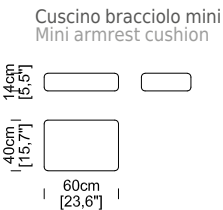

**Dimensioni:** Essendo divani prodotti con imbottiture elastiche, le misure di ingombro possono variare entro i limiti compresi tra +/- 3 cm.

**Frame:** Supporting structure in pinewood of various thicknesses. Remaining parts in Class E1 wood particleboard panels, details in hard or cellulose wood-based panels. Structure covered by Tecnoform.

**Springs:** Seat with elastic webbing bands in propylene fibre and latex.

**Feet:** Standard sled foot in black painted metal. Other types of feet are available. The element's height is calculated with standard foot.

Le misure sono espresse in centimetri e [pollici]  
All dimensions are in centimeters and [inches]

Piedino  
Feet

ANGELO 13  
piedini in metallo verniciato nero H.13cm  
black painted metal feet H.13cm

MARY  
set slitte in metallo verniciato nero H.17cm  
black painted metal sled feet in H.17cm