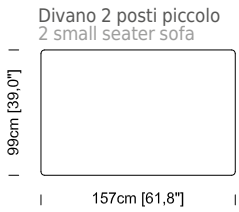

**Springs:** Seat with elastic webbing bands in propylene fibre and latex.

**Feet:** Standard sled foot in black painted metal. Other types of feet are available. The element's height is calculated with standard foot.

Le misure sono espresse in centimetri e [pollici]  
All dimensions are in centimeters and [inches]

Piedino  
Feet

ANGELO 13  
piedini in metallo verniciato nero H.13cm  
black painted metal feet H.13cm

MARY  
set slitte in metallo verniciato nero H.17cm  
black painted metal sled feet in H.17cm