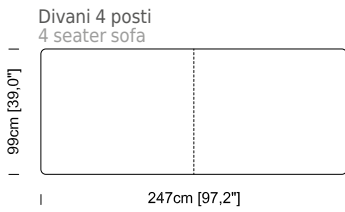

Le misure sono espresse in centimetri e [pollici]  
All dimensions are in centimeters and [inches]

Piedino  
Feet

ANGELO 13  
piedini in metallo verniciato nero H.13cm  
black painted metal feet H.13cm

MARY  
set slitte in metallo verniciato nero H.17cm  
black painted metal sled feet in H.17cm