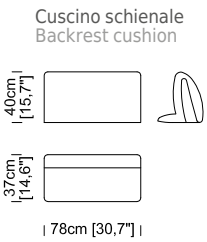

**Dimensioni:** Essendo divani prodotti con imbottiture elastiche, le misure di ingombro possono variare entro i limiti compresi tra +/- 3 cm.

**Frame:** Supporting structure in pinewood of various thicknesses. Remaining parts in Class E1 wood particleboard panels, details in hard or cellulose wood-based panels. Structure covered by Tecnoform.

**Springs:** Seat with elastic webbing bands in propylene fibre and latex.

**Feet:** Standard sled foot in black painted metal. Other types of feet are available. The element's height is calculated with standard foot.

**Upholstery:** completely removable in fabric upholstery (for composition and washing instructions, please refer to the label). Not available in leather.

**Dimensions:** The sofas are made with supple, elastic upholstery and padding, therefore sizes may vary by up to +/- 3 cm.

Le misure sono espresse in centimetri e [pollici]  
All dimensions are in centimeters and [inches]

Piedino  
Feet

ANGELO 13  
piedini in metallo verniciato nero H.13cm  
black painted metal feet H.13cm

MARY  
set slitte in metallo verniciato nero H.17cm  
black painted metal sled feet in H.17cm