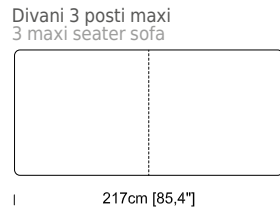

**Dimensioni:** Essendo divani prodotti con imbottiture elastiche, le misure di ingombro possono variare entro i limiti compresi tra +/- 3 cm.

**Frame:** Supporting structure in pinewood of various thicknesses. Remaining parts in Class E1 wood particleboard panels, details in hard or cellulose wood-based panels. Structure covered by Tecnoform.

**Springs:** Seat with elastic webbing bands in propylene fibre and latex.

**Feet:** Standard sled foot in black painted metal. Other types of feet are available. The element's height is calculated with standard foot.

Le misure sono espresse in centimetri e [pollici]  
All dimensions are in centimeters and [inches]

Piedino  
Feet

ANGELO 13  
piedini in metallo verniciato nero H.13cm  
black painted metal feet H.13cm

MARY  
set slitte in metallo verniciato nero H.17cm  
black painted metal sled feet in H.17cm