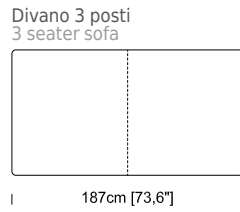

Le misure sono espresse in centimetri e [pollici]  
All dimensions are in centimeters and [inches]

Piedino  
Feet

ANGELO 13  
piedini in metallo verniciato nero H.13cm  
black painted metal feet H.13cm

MARY  
set slitte in metallo verniciato nero H.17cm  
black painted metal sled feet in H.17cm